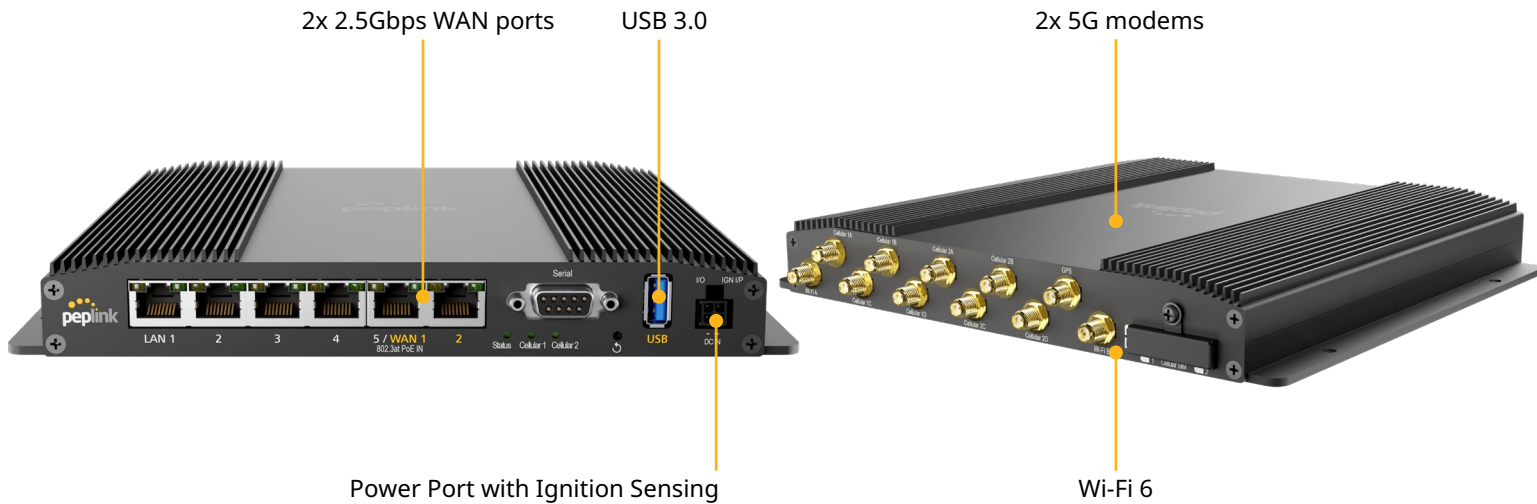

Effortless Cellular Extension

With the PoE input feature, the BR2 Pro can seamlessly extend your existing SD-WAN infrastructure to provide dual LTE/5G connectivity. One cable for both power and data, it's that simple.

SIM-licity as always

Built-in eSIM and SIM Injector support, the BR2 Pro maximizes your possibilities with flexible remote SIM management.

Oh, So Many WANs

Complement any SD-WAN deployment with the Dual Ethernet WANs, Dual 5G/LTE, USB WAN, and Wi-Fi WAN. Not enough WANs? Add the MAX Adapter 5G for an instant third 5G connection. Literally, all the WANs to keep you going.